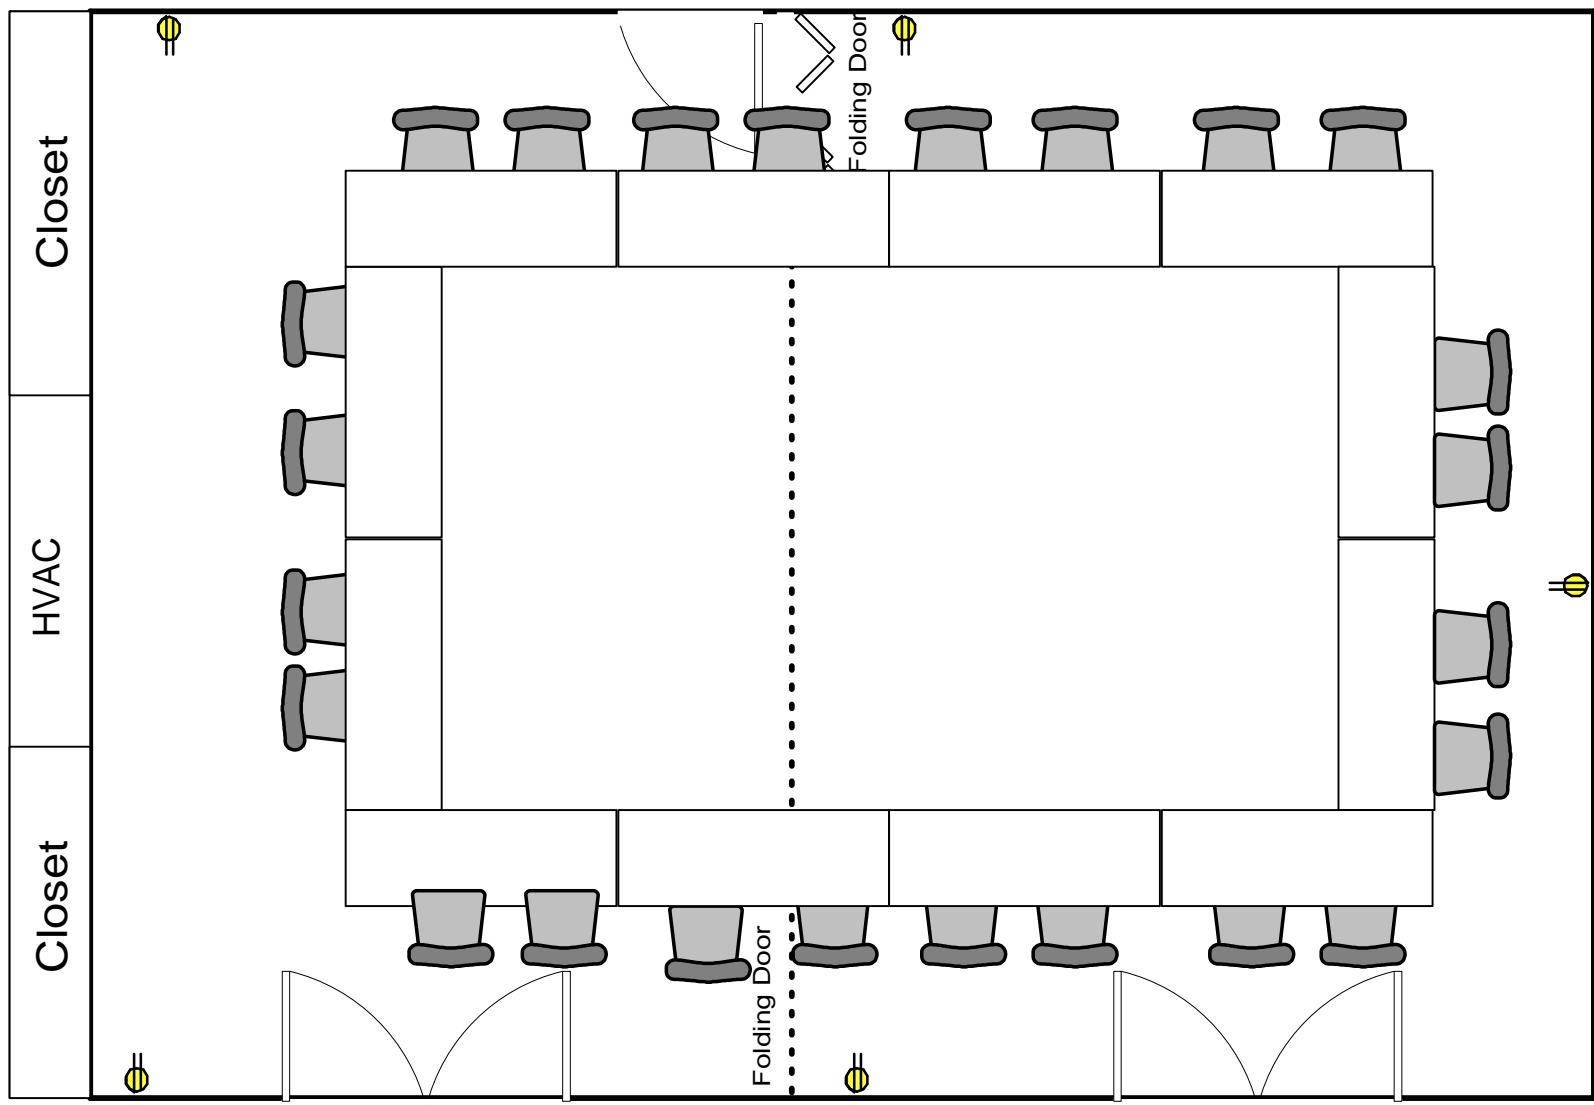

Moore County B

Moore Co A & B
(11) 6' X 24" Tables
2-3 People Per Table
Classroom Set-Up Max
Seating for 33 People

Moore County A

Moore Co. A & B
can be utilized individually
for Classroom style seating.
Max of 6 tables per room,
2-3 people per table.

31'

22.5'

North

Clotet

HVAC

Clotet

Folding Door

Folding Door

Moore County B

Moore County A

Moore Co A & B
(12) 6' X 24" Tables
2-3 People Per Table
Meeting Set-Up Max
Seating for 36 People

Moore Co. A & B
can be utilized individually
for Meeting style seating.
Max of 6 tables per room,
2-3 people per table.

Moore County B

Moore County A

Moore Co A & B
Stadium Set-Up Max
Seating for 44 People

Moore Co. A & B
can be utilized individually
for Stadium Style seating.
Max of 20 Seats per Room

Moore Co.

31'

Notes: _____