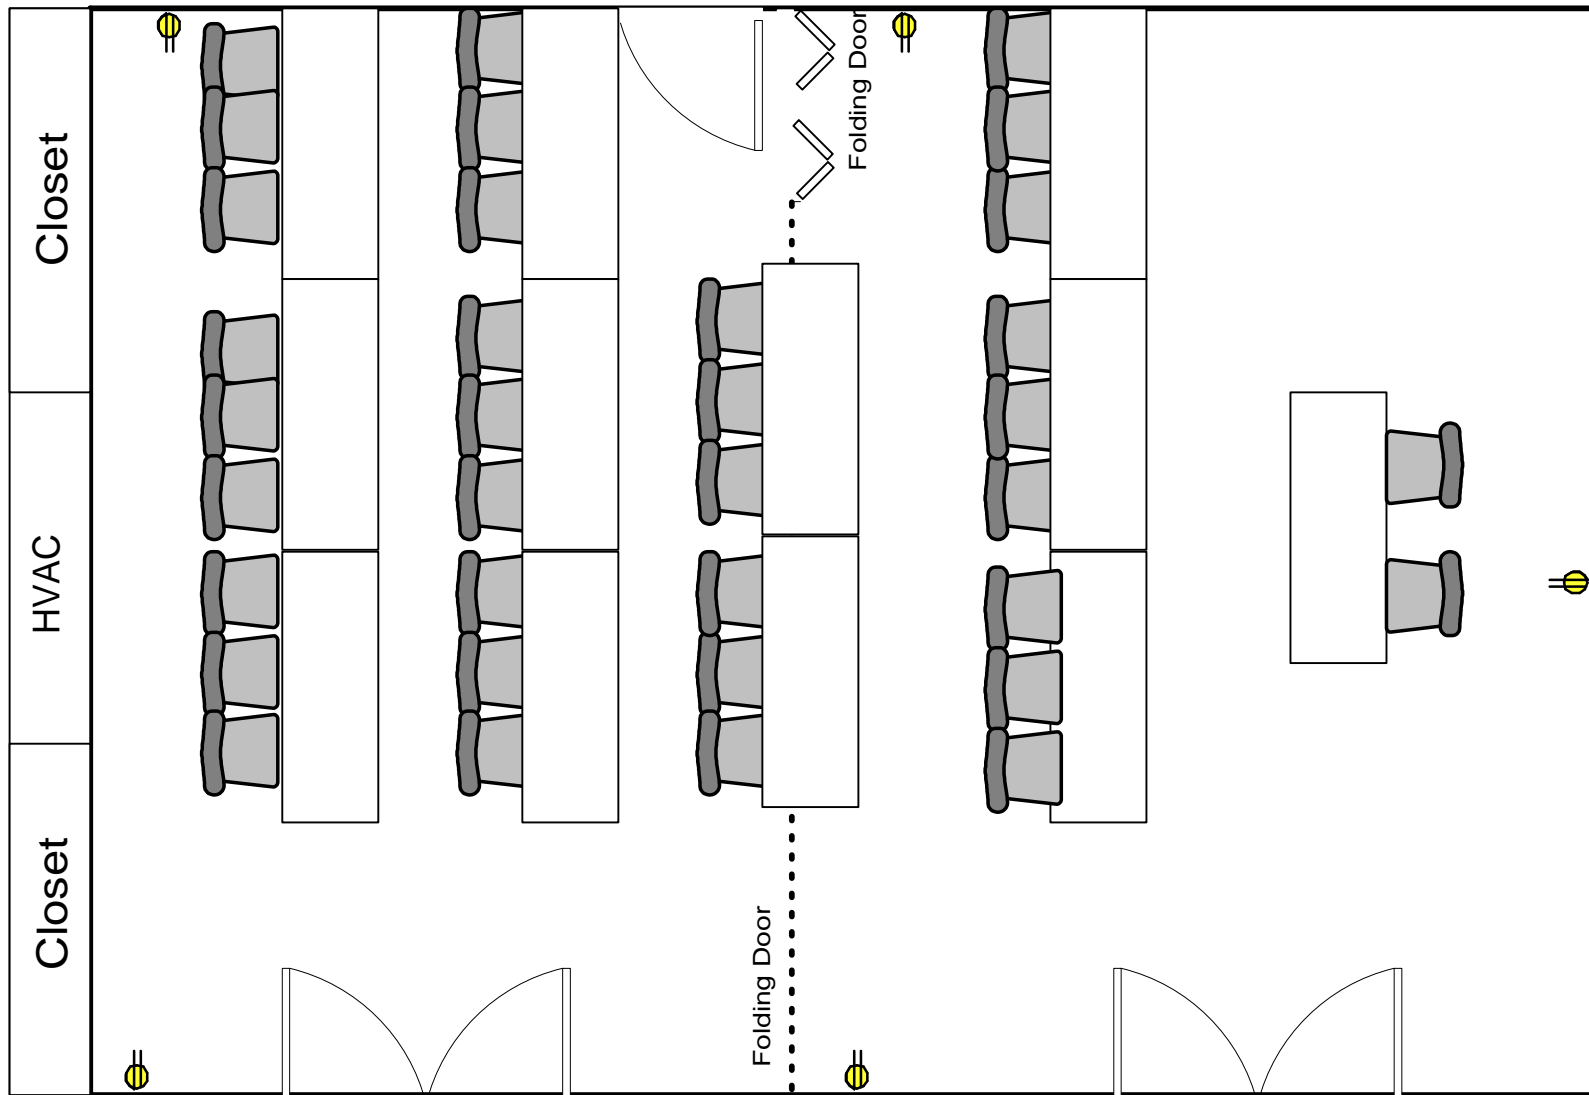

31'

Closet

HVAC

Closet

Folding Door

Folding Door

22.5'

North

Moore County B

Moore Co A & B
(11) 6' X 24" Tables
2-3 People Per Table
Classroom Set-Up Max
Seating for 33 People

Moore County A

Moore Co. A & B
can be utilized individually
for Classroom style seating.
Max of 6 tables per room,
2-3 people per table.

Moore County B

Moore County A

Moore Co A & B
(12) 6' X 24" Tables
2-3 People Per Table
Meeting Set-Up Max
Seating for 36 People

Moore Co. A & B
can be utilized individually
for Meeting style seating.
Max of 6 tables per room,
2-3 people per table.

Moore County B

Moore County A

Moore Co A & B
Stadium Set-Up Max
Seating for 44 People

Moore Co. A & B
can be utilized individually
for Stadium Style seating.
Max of 20 Seats per Room

Moore Co.

31'

Notes: _____