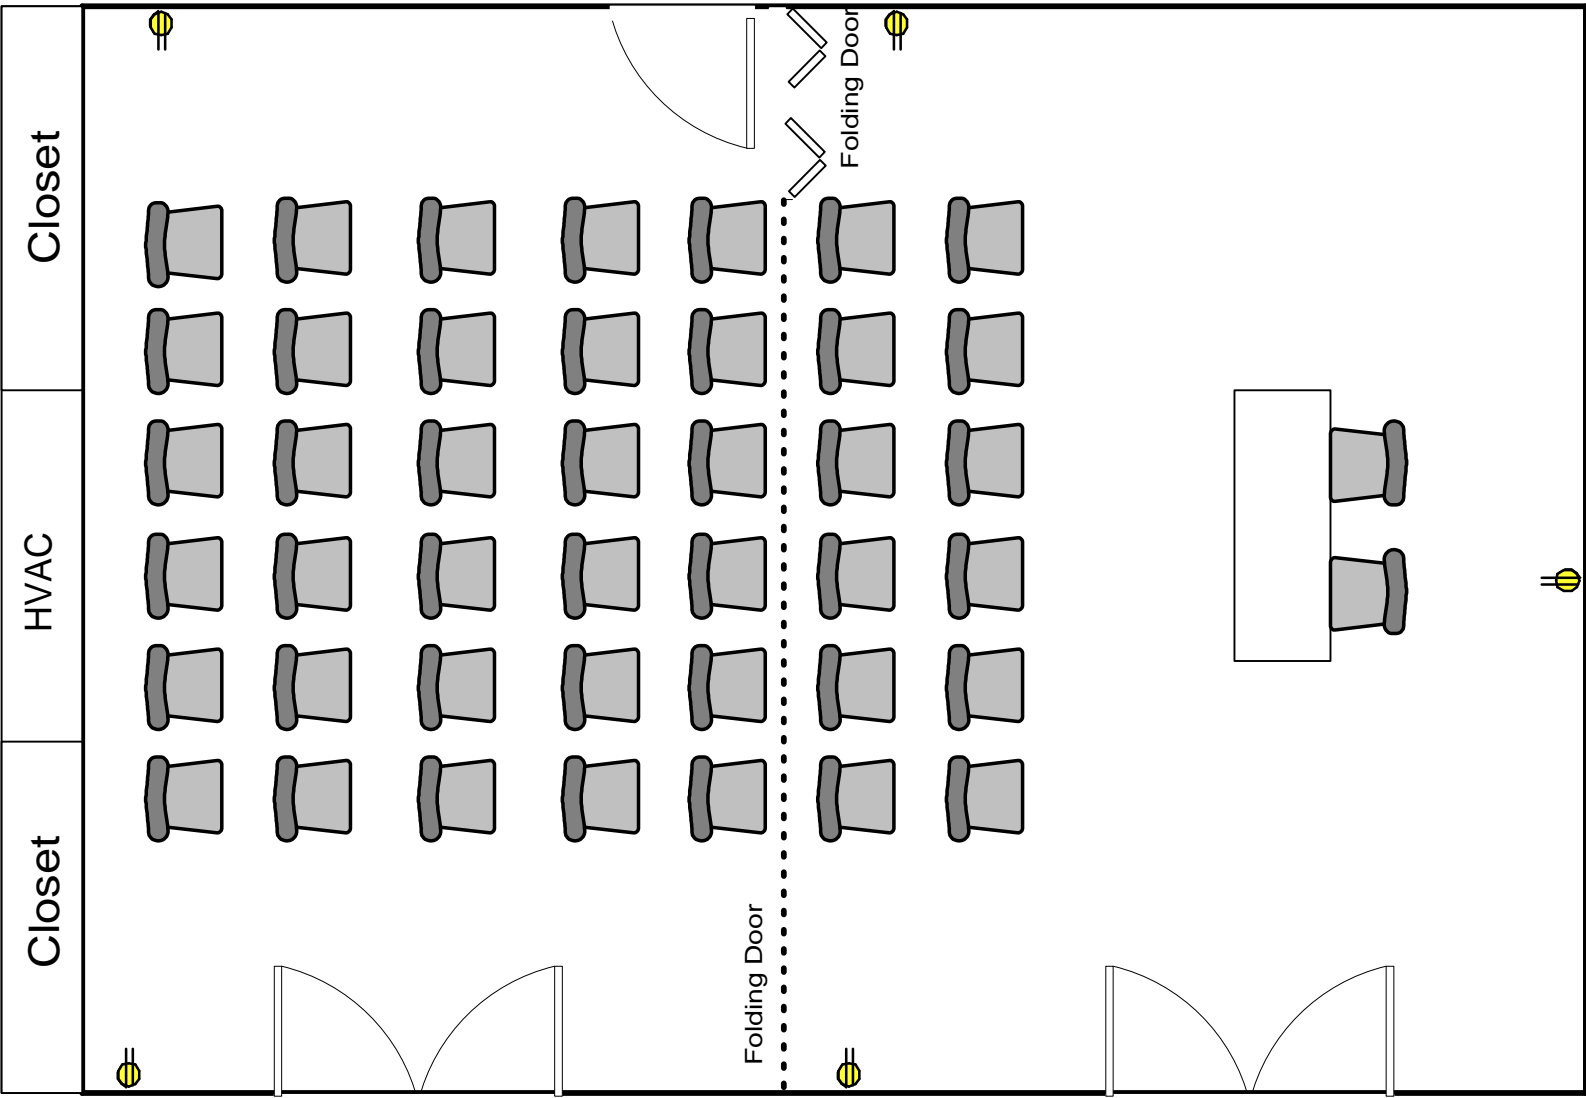

Moore County B

Moore Co A & B
(11) 6' X 24" Tables
2-3 People Per Table
Classroom Set-Up Max
Seating for 33 People

Moore County A

Moore Co. A & B
can be utilized individually
for Classroom style seating.
Max of 6 tables per room,
2-3 people per table.

Moore County B

Moore County A

Moore Co A & B
(12) 6' X 24" Tables
2-3 People Per Table
Meeting Set-Up Max
Seating for 36 People

Moore Co. A & B
can be utilized individually
for Meeting style seating.
Max of 6 tables per room,
2-3 people per table.

31'

Clotet

HVAC

Clotet

Folding Door

Folding Door

22.5'

North

Moore County B

Moore County A

Moore Co A & B
Stadium Set-Up Max
Seating for 44 People

Moore Co. A & B
can be utilized individually
for Stadium Style seating.
Max of 20 Seats per Room

Moore Co.

31'

Notes: _____